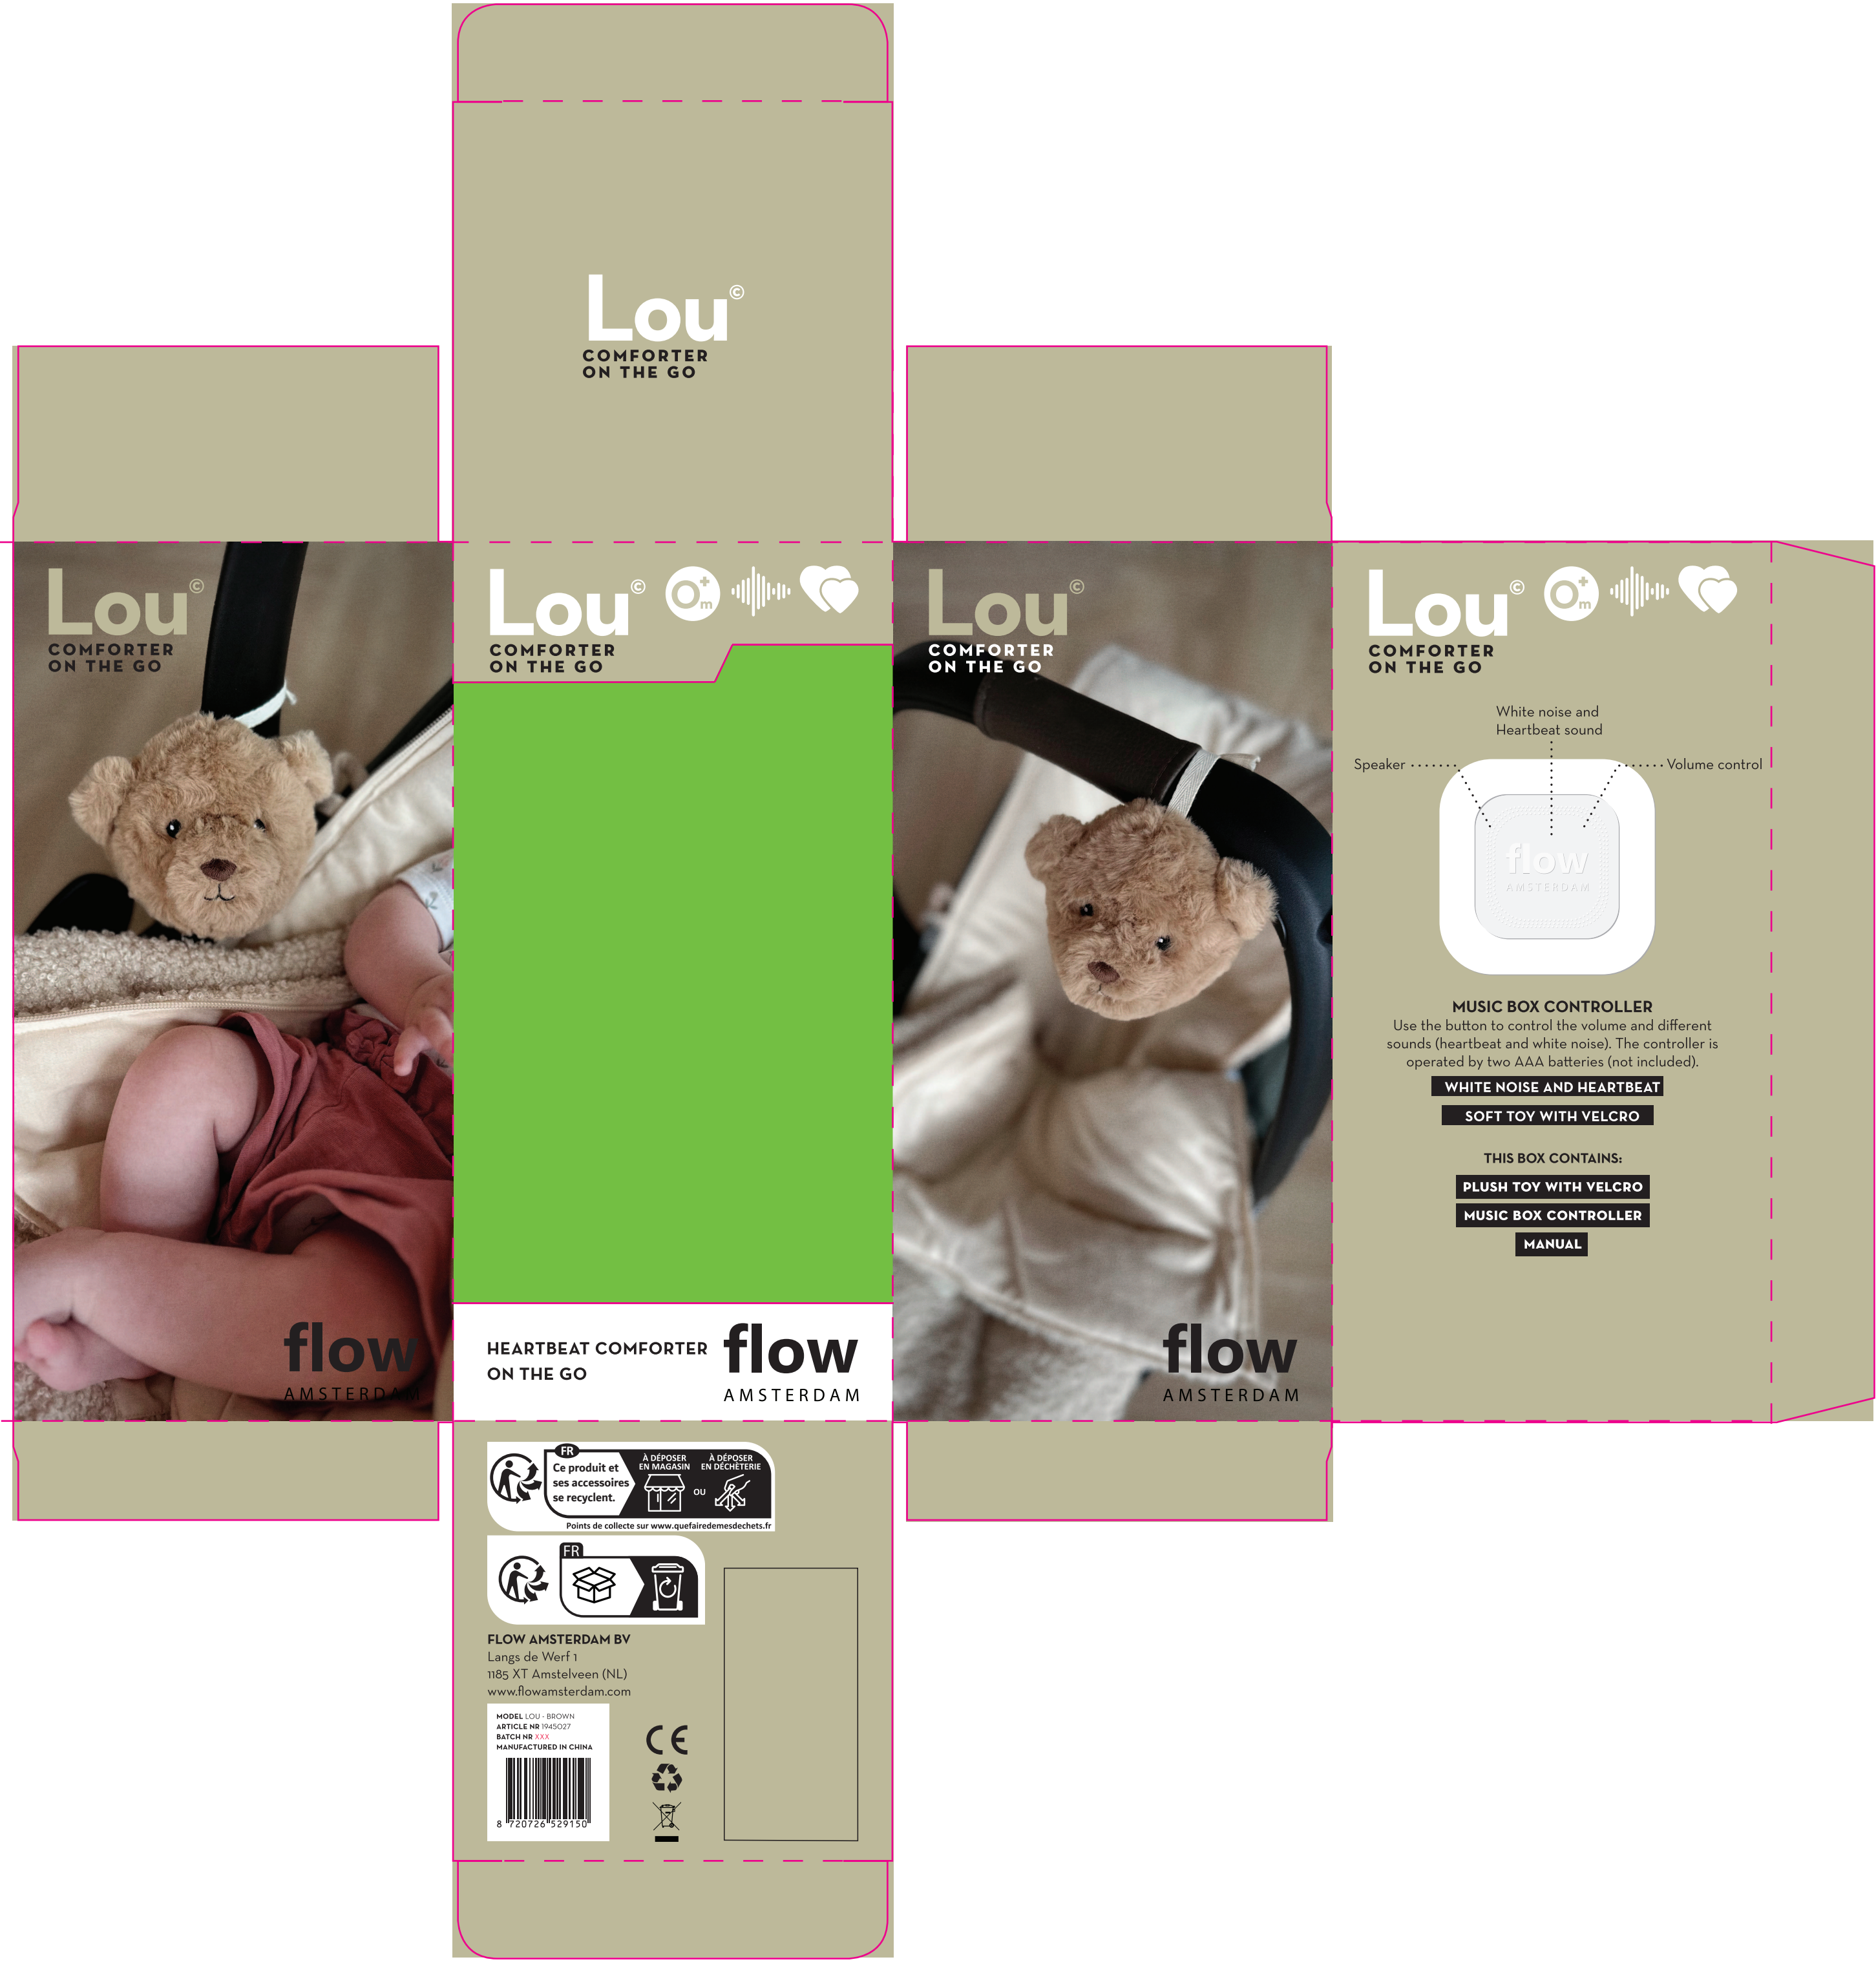

pantone
2323U

Inlay music box